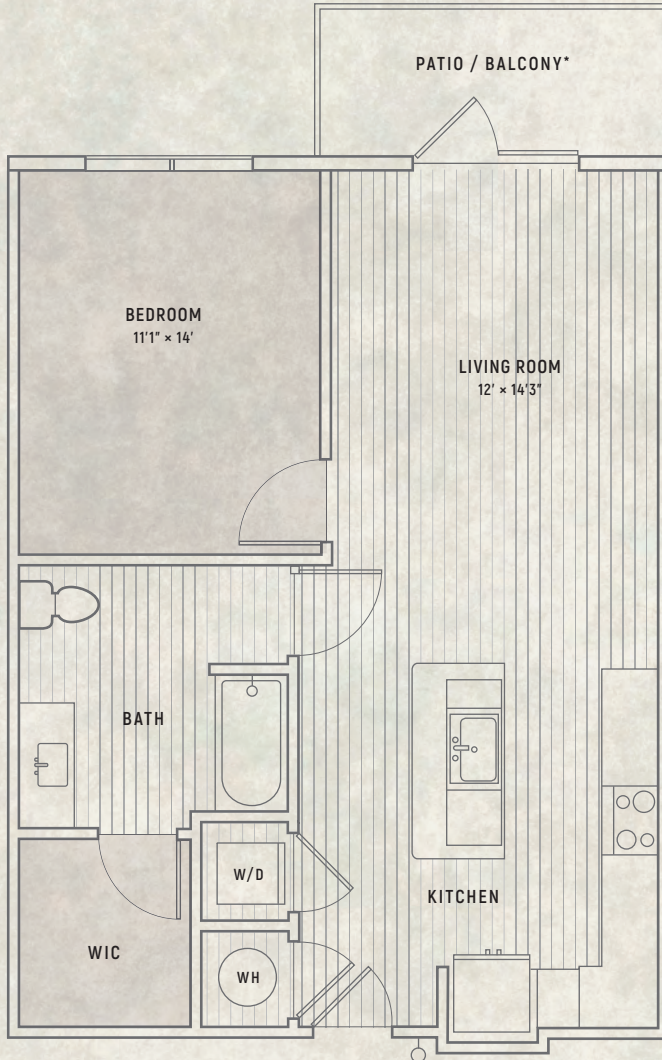

AN UNCOMMON PLACE WITH A COMMON THREAD

ATHERTON
ONE-BEDROOM UNIT

A1.1HC | ONE BEDROOM • ONE BATH | 770 SQ. FT.

*NOT ALL HOMES WILL FEATURE BALCONIES