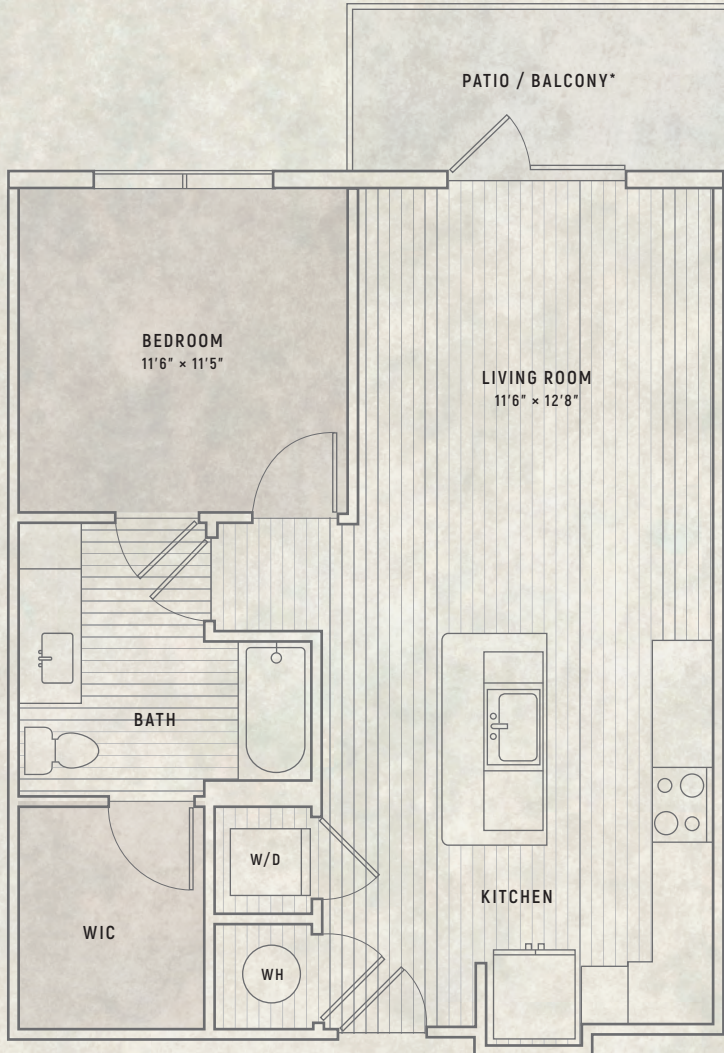

AN UNCOMMON PLACE WITH A COMMON THREAD

ATHERTON
ONE-BEDROOM UNIT

A1HC | ONE BEDROOM · ONE BATH | 698 SQ. FT.

*NOT ALL HOMES WILL FEATURE BALCONIES