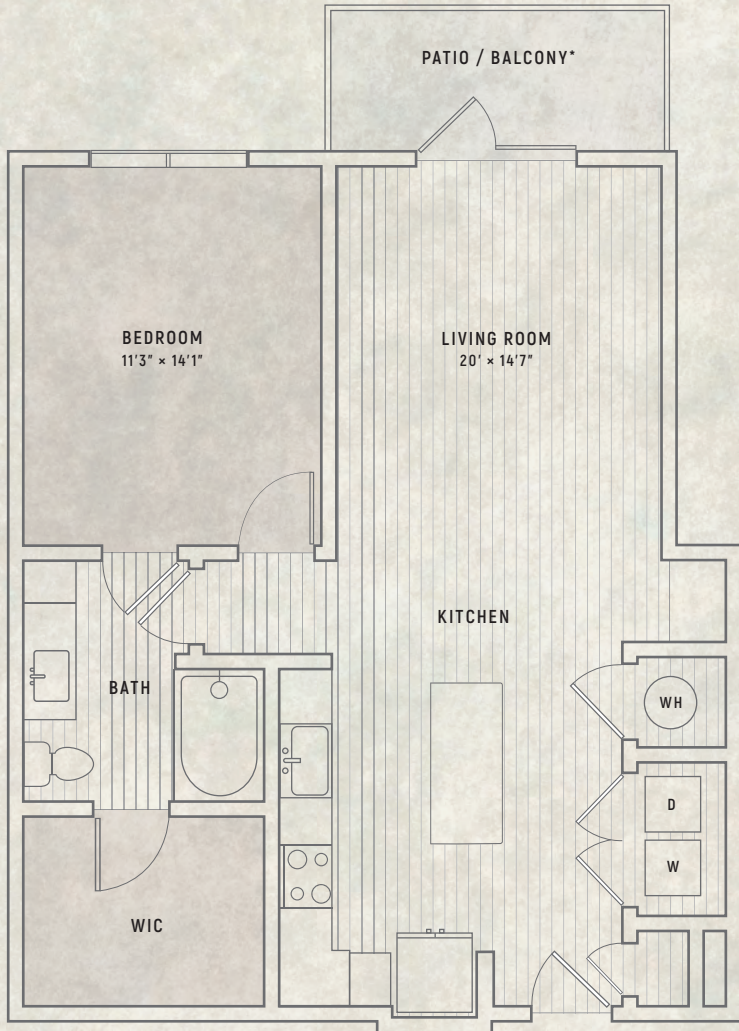

AN UNCOMMON PLACE WITH A COMMON THREAD

ATHERTON
ONE-BEDROOM UNIT

A3 | ONE BEDROOM • ONE BATH | 825 SQ. FT.

*NOT ALL HOMES WILL FEATURE BALCONIES