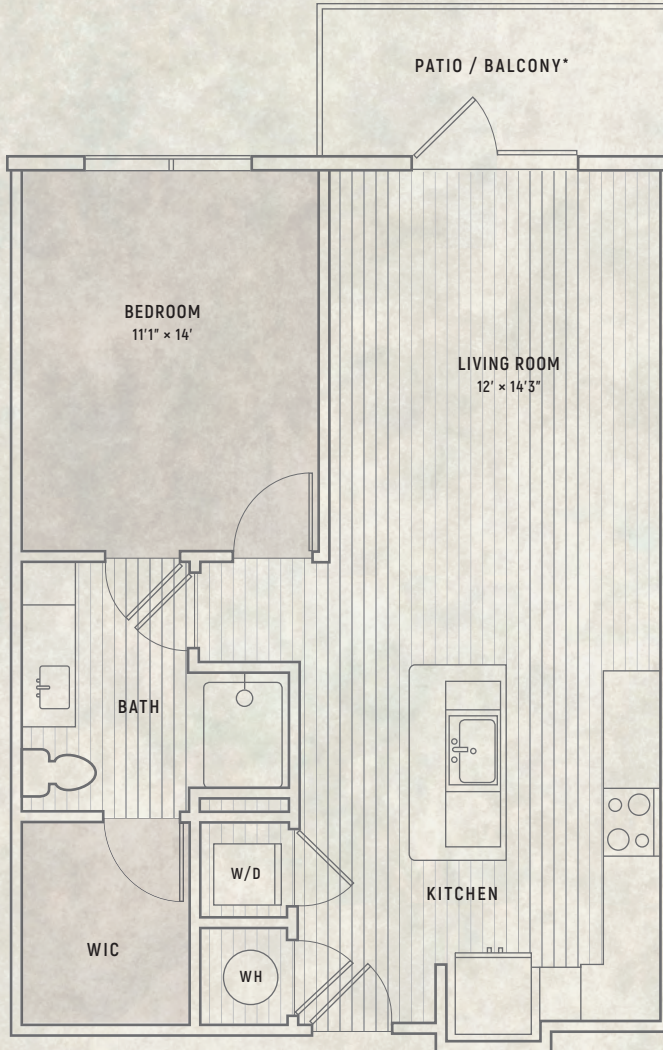

AN UNCOMMON PLACE WITH A COMMON THREAD

ATHERTON
ONE-BEDROOM UNIT

A1.1 | ONE BEDROOM · ONE BATH | 770 SQ. FT.

*NOT ALL HOMES WILL FEATURE BALCONIES