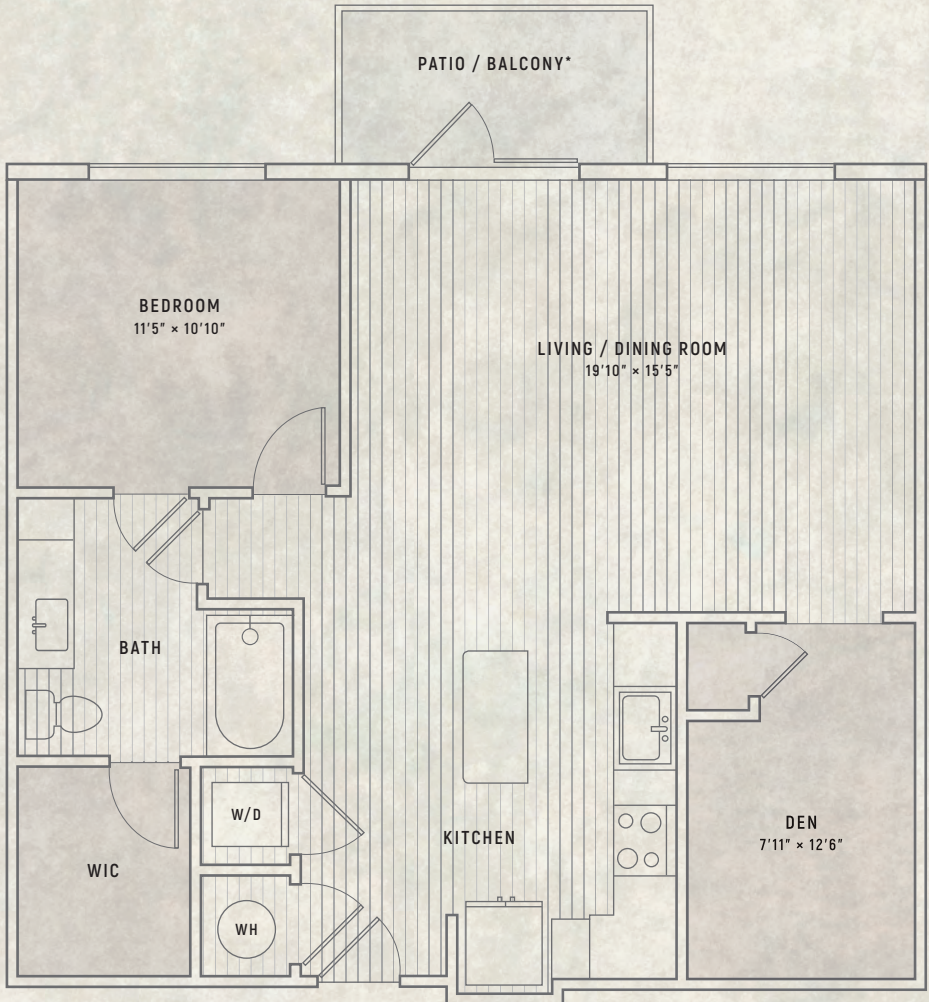

AN UNCOMMON PLACE WITH A COMMON THREAD

ATHERTON
ONE-BEDROOM UNIT

A9 | ONE BEDROOM + DEN · ONE BATH | 940 SQ. FT.

*NOT ALL HOMES WILL FEATURE BALCONIES