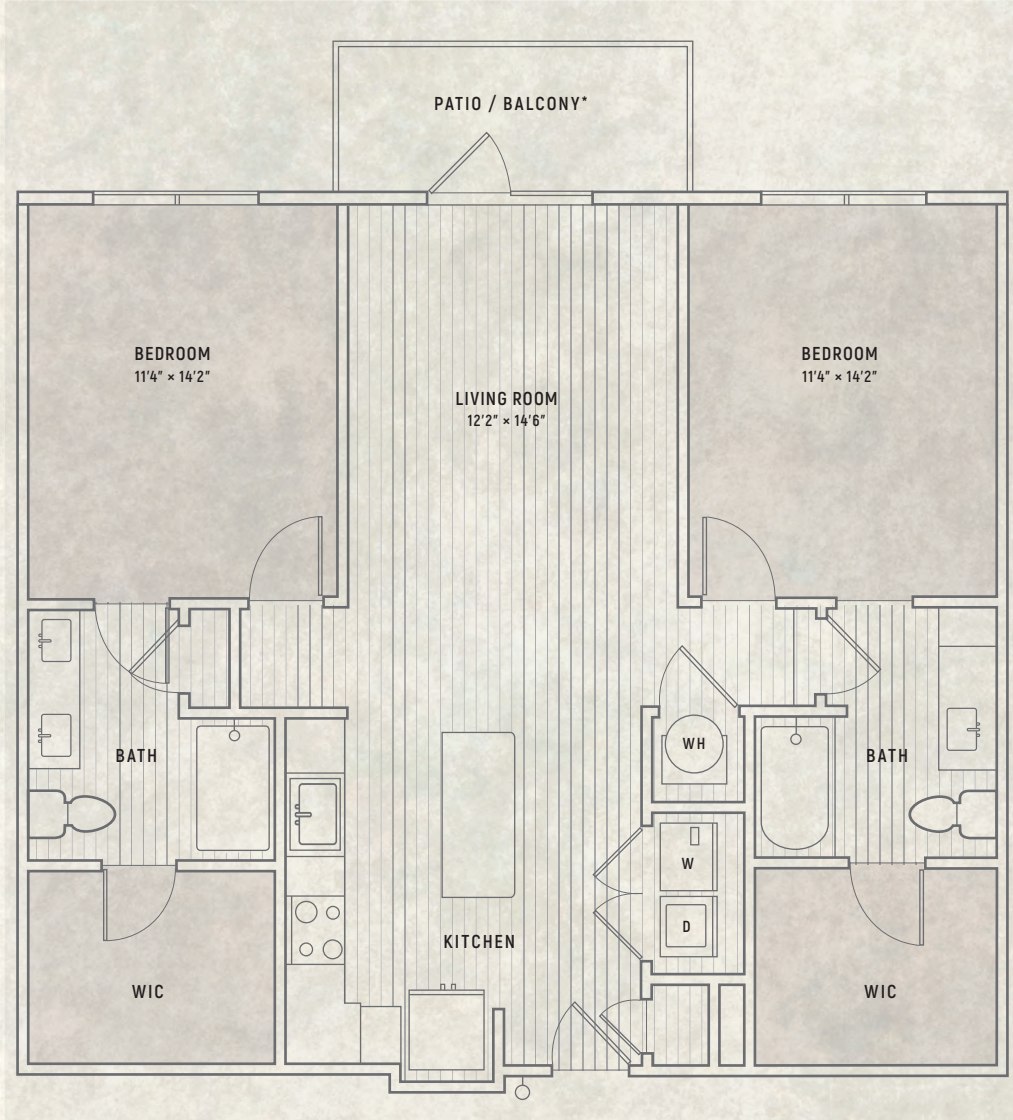

AN UNCOMMON PLACE WITH A COMMON THREAD

ATHERTON
TWO-BEDROOM UNIT

B1E | TWO BEDROOM • TWO BATH | 1,154 SQ. FT.

*NOT ALL HOMES WILL FEATURE BALCONIES