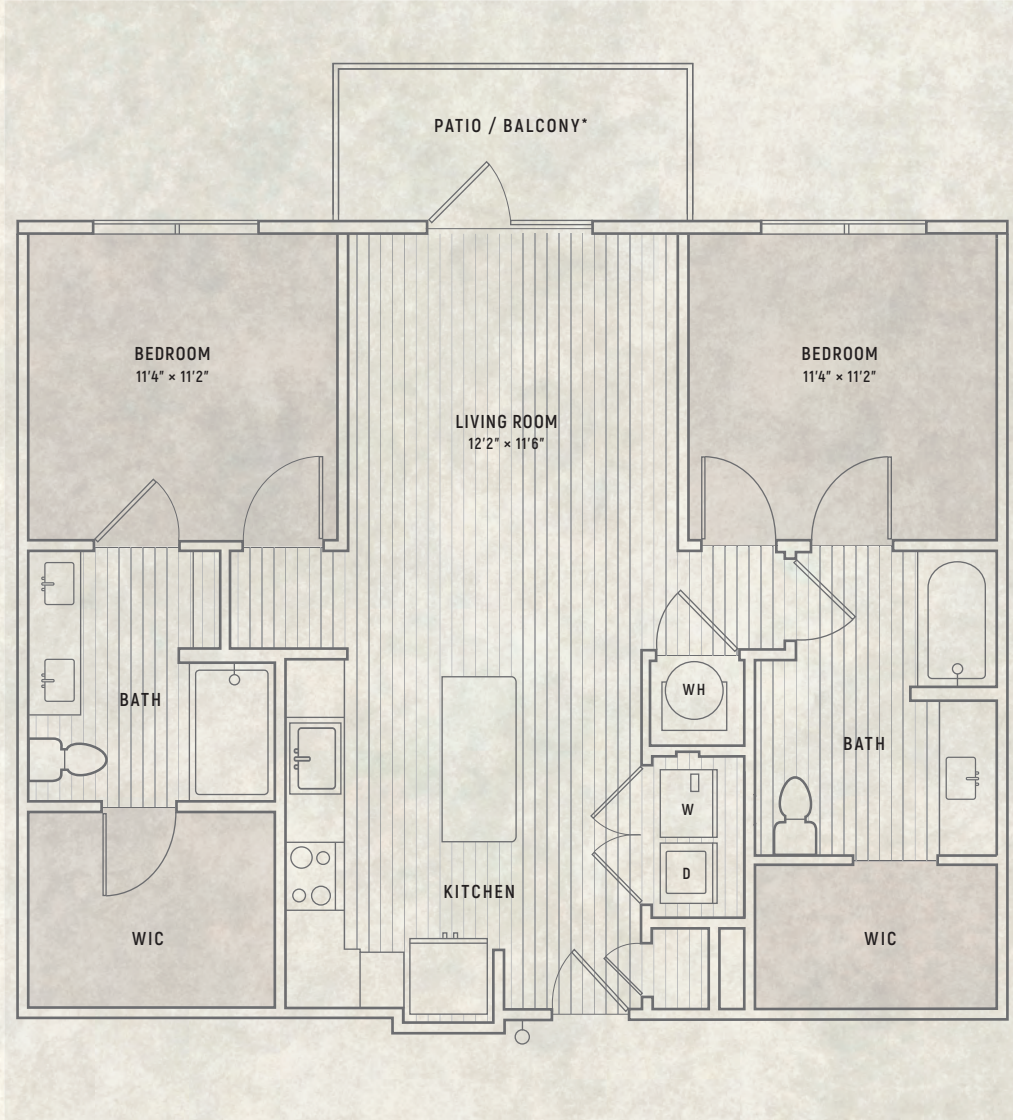

AN UNCOMMON PLACE WITH A COMMON THREAD

ATHERTON
TWO-BEDROOM UNIT

BIHC | TWO BEDROOM • TWO BATH | 1,046 SQ. FT.

*NOT ALL HOMES WILL FEATURE BALCONIES