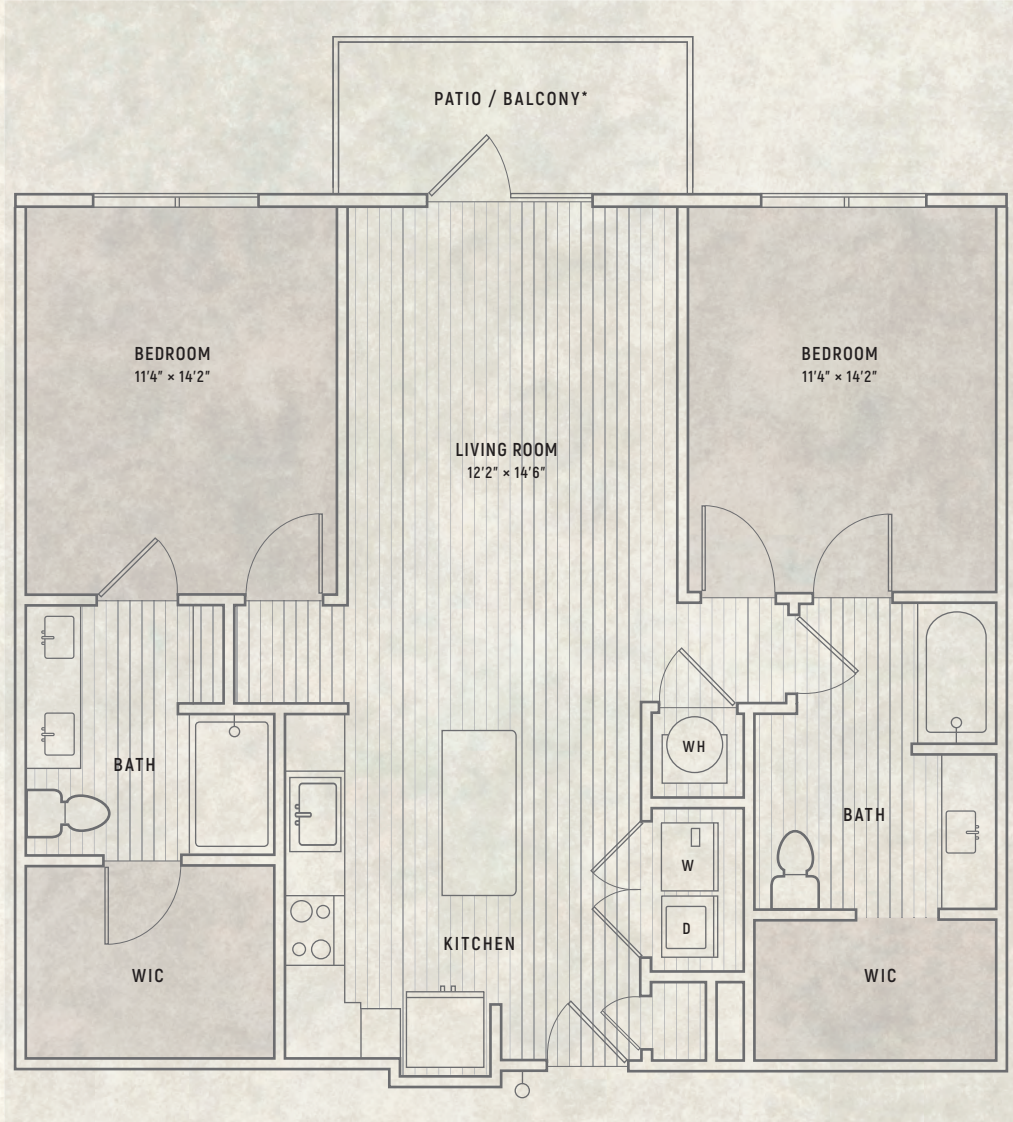

AN UNCOMMON PLACE WITH A COMMON THREAD

ATHERTON
TWO-BEDROOM UNIT

BIHCE | TWO BEDROOM · TWO BATH | 1,154 SQ. FT.

*NOT ALL HOMES WILL FEATURE BALCONIES