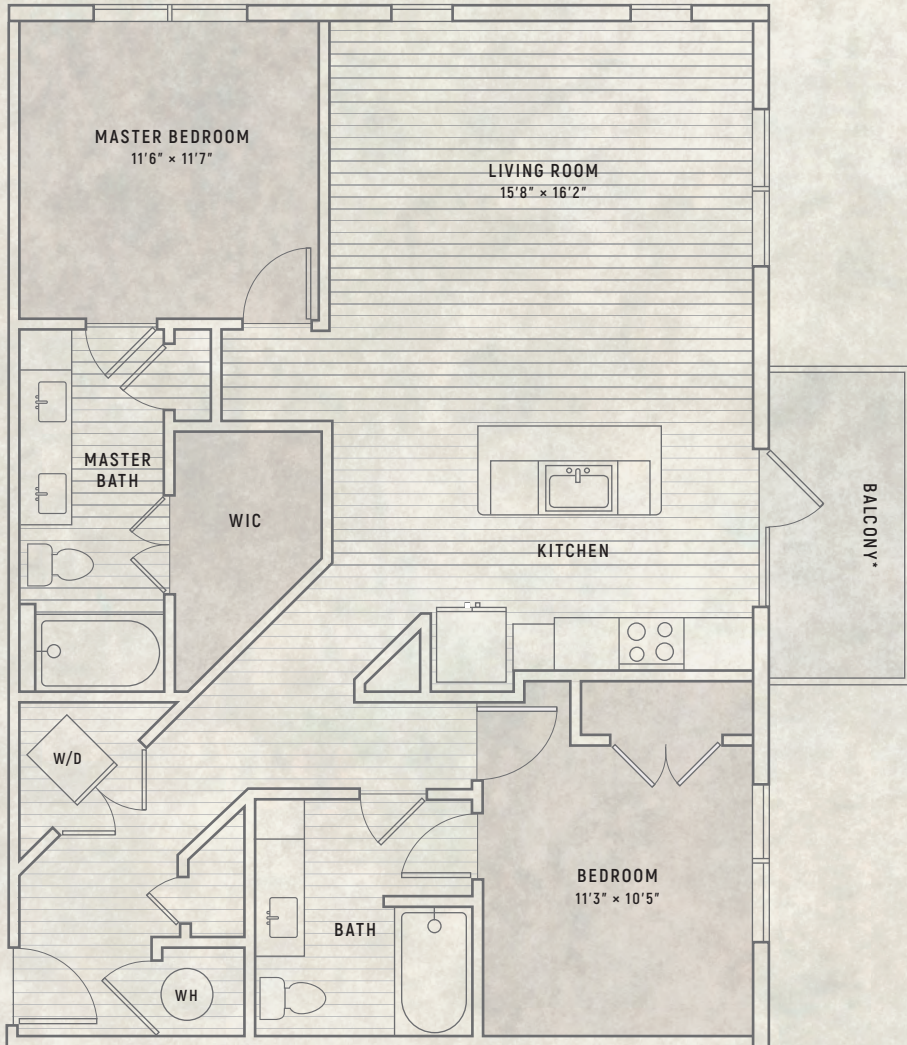

AN UNCOMMON PLACE WITH A COMMON THREAD

ATHERTON
TWO-BEDROOM UNIT

B2 | TWO BEDROOM - TWO BATH | 1,160 SQ. FT.

*NOT ALL HOMES WILL FEATURE BALCONIES