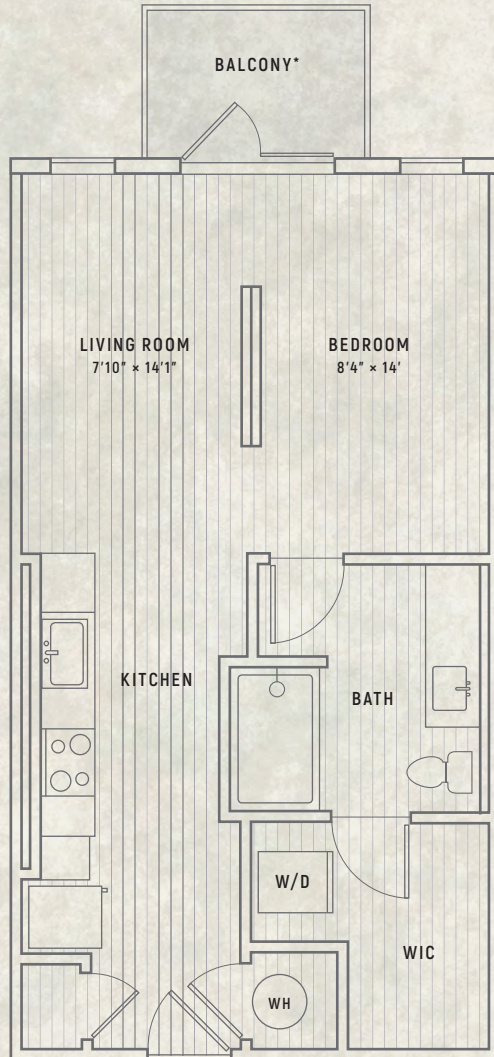

AN UNCOMMON PLACE WITH A COMMON THREAD

ATHERTON
STUDIO UNIT

83 | STUDIO - ONE BATH | 594 SQ. FT.

*NOT ALL HOMES WILL FEATURE BALCONIES